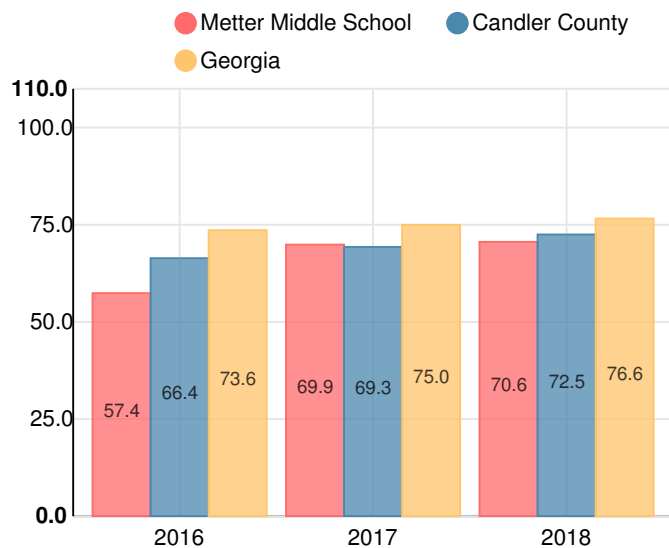

Metter Middle School

33661 Ga Highway 129 S, Metter, GA 30439

(912)685-5580

Grades: 6-8

Enrollment: 508 students

Performance Snapshot

- Metter Middle School's **overall performance is higher than 45% of schools in the state** and is similar to its district.
- Its students' **academic growth is higher than 57% of schools in the state.**
- **49.7% of its 8th grade students are reading at or above the grade level target.**

School Wide

C
70.6

Year	Metter Middle School
2018	C
2017	D
2016	F
2015	D
2014	C

Grade conversion	
A	90 - 100
B	80 - 89.9
C	70 - 79.9
D	60 - 69.9
F	0 - 59.9

CCRPI Single Score

Student Mobility Rate

14.0%

School Climate Star Rating