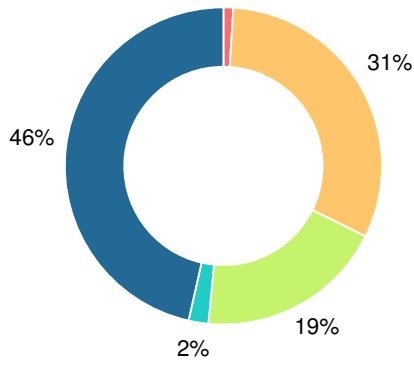

Race/Ethnicity

- Asian/Pacific Islander
- American Indian/Alaskan
- Black
- Hispanic
- Multi-racial
- White