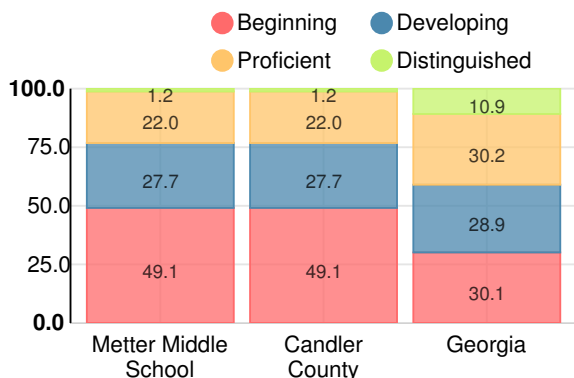

### Metter Middle School

Indicator	2018
Content Mastery	54.2
Progress	83.5
Closing Gaps	60.4
Readiness	80.1
<b>CCRPI Score</b>	<b>70.6</b>

## English

Percent of students scoring in each performance level on 2018 Georgia Milestones for middle school grades

## Mathematics

Percent of students scoring in each performance level on 2018 Georgia Milestones for middle school grades

## Science

Percent of students scoring in each performance level on 2018 Georgia Milestones for middle school grades