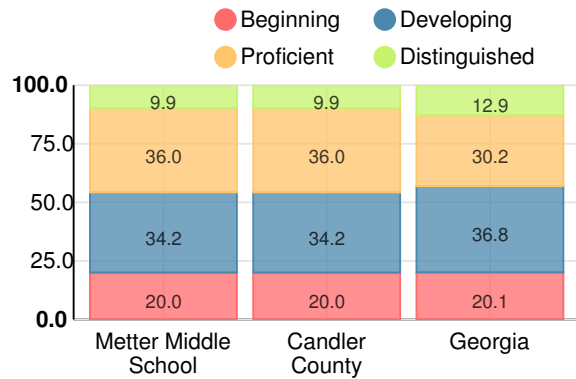

## CCRPI Score

### Metter Middle School

Indicator	2018
Content Mastery	54.2
Progress	83.5
Closing Gaps	60.4
Readiness	80.1
<b>CCRPI Score</b>	<b>70.6</b>

## English

Percent of students scoring in each performance level on 2018 Georgia Milestones for middle school grades

## Mathematics

Percent of students scoring in each performance level on 2018 Georgia Milestones for middle school grades